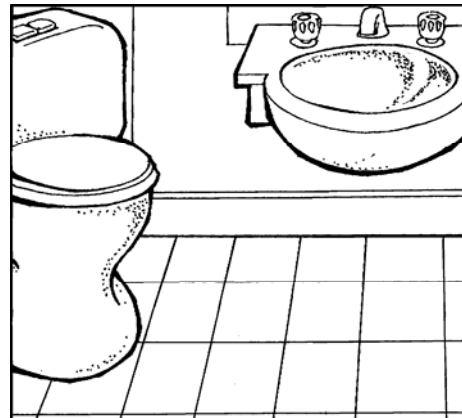

Bowlene

Toilet Bowl Cleaner

Bathroom & Washroom

Benefits:

- Concentrated for Rapid cleaning action
- Sanitises and deodourises
- Thicker, for improved 'cling'
- Pleasantly perfumed
- Readily biodegradable

Bowlene is a concentrated phosphoric acid toilet bowl cleaner designed to rapidly penetrate and remove the most difficult hard water stains. More than twice the strength of the original **Bowlene** toilet bowl cleaner; it is thicker for better cling and fully biodegradable. The 3 in 1 action of **Bowlene** rapidly cleans, sanitises and deodourises in the one efficient operation.

Bowlene quickly and efficiently removes rust stains, scale and most other toilet bowl stains. It quickly neutralises mal-odours and helps control fungi. It is ideally suited for all toilets and urinals including systems operating on septic tanks. **Bowlene** is packed in 15 litre, 5 litre and one litre bottles. One litre bottles have a special applicator for squirting solution under the rim of the bowl or urinal.

Directions For Use:

Invert the special applicator and apply under the rim of the bowl or urinal allowing the product to run into the bowl or urinal. Leave for a minimum of 10 minutes before flushing the toilet. For heavily stained or encrusted toilets leave for 10 minutes and scrub using a brush.

CAUTION: Being acidic in nature NEW BOWLENE should not be used on surfaces that may be reactive to acids such as Aluminum, terrazzo, concrete, marble etc.

WARNING: DO NOT STORE NEAR CHLORINE OR BLEACH. NEVER MIX WITH CHLORINE OR BLEACH.

Persistent mal odours in bathrooms and washrooms come from difficult to remove soils and bacteria penetrated into old, porous ceramic tiles and urinal pipes. **Bowlene** offers a deeply penetrating cleaning action to remove soils and anti-bacterial action to neutralise mal odours in the areas. Remove the cap to the urinal discharge, apply **Bowlene** to the outer edges of the pipe and scrub with a brush.

Technical Advice: For further information refer to Whiteley's **How To Clean** information for **Bathrooms** and **Offices** located in the Industrial section of Whiteley's web-site, www.whiteley.com.au

10/04